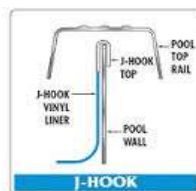

ANSWER 1:

Standard aboveground liners will fit both a 48" and 52" wall height due to the fact that it takes into account a 4" cove. Therefore the liner will fit a 48" aboveground liner without a cove and a 52" aboveground pool with or without cove. Cove can be either sand or styrofoam.

QUESTION 2:

What are the different types of aboveground liner beading?

ANSWER 2:

There are 3 types of aboveground liner installations available.

i) **Overlap:** These types of liners typically range between 48" and 52". On these types of liners the liner goes up and over the top lip of the pool wall. It then comes down over the edge on the outside of the pool. The liner is normally secured with a plastic clamping method that holds it in place. (See B-1752 on Page B-4)

ii) **Standard Bead:** Standard bead liners install into a track or "snaps in" to a channel or hanging strip. (See B-1756 or B-1755 on Page B-4)

iii) **U-Bead:** U-bead resembles an upside down J. As a result this type of bead can often be referred to as a J-Bead. The liners are generally easy to install as the bead simply hooks over the top of the pool wall. This type of liner does not require a bead retainer like the standard bead or a plastic clamp like the overlap liners.