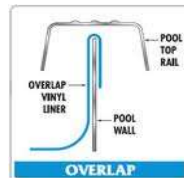

ANSWER 1:

Standard aboveground liners will fit both a 48" and 52" wall height due to the fact that it takes into account a 4" cove. Therefore the liner will fit a 48" aboveground liner without a cove and a 52" aboveground pool with or without cove. Cove can be either sand or styrofoam.

QUESTION 2:

What are the different types of aboveground liner beading?

ANSWER 2:

There are 3 types of aboveground liner installations available.

i) **Overlap:** These types of liners typically range between 48" and 52". On these types of liners the liner goes up and over the top lip of the pool wall. It then comes down over the edge on the outside of the pool. The liner is normally secured with a plastic clamping method that holds it in place. (See B-1752 on Page B-4)

ii) **Standard Bead:** Standard bead liners install into a track or "snaps in" to a channel or hanging strip. (See B-1756 or B-1755 on Page B-4)

iii) **U-Bead:** U-bead resembles an upside down J. As a result this type of bead can often be referred to as a J-Bead. The liners are generally easy to install as the bead simply hooks over the top of the pool wall. This type of liner does not require a bead retainer like the standard bead or a plastic clamp like the overlap liners.