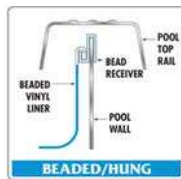

ANSWER 1:

Standard aboveground liners will fit both a 48" and 52" wall height due to the fact that it takes into account a 4" cove. Therefore the liner will fit a 48" aboveground liner without a cove and a 52" aboveground pool with or without cove. Cove can be either sand or styrofoam.

QUESTION 2:

What are the different types of aboveground liner beading?

ANSWER 2:

There are 3 types of aboveground liner installations available.

i) **Overlap:** These types of liners typically range between 48" and 52". On these types of liners the liner goes up and over the top lip of the pool wall. It then comes down over the edge on the outside of the pool. The liner is normally secured with a plastic clamping method that holds it in place. (See B-1752 on Page B-4)

ii) **Standard Bead:** Standard bead liners install into a track or "snaps in" to a channel or hanging strip. (See B-1756 or B-1755 on Page B-4)

iii) **U-Bead:** U-bead resembles an upside down J. As a result this type of bead can often be referred to as a J-Bead. The liners are generally easy to install as the bead simply hooks over the top of the pool wall. This type of liner does not require a bead retainer like the standard bead or a plastic clamp like the overlap liners.