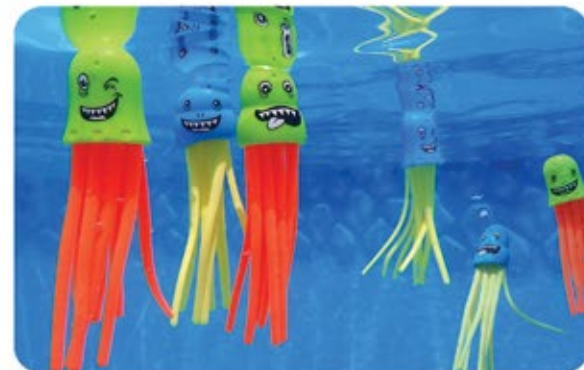

91150

Jellyfish Dive Toys

Includes 6 fun slow sinking jellyfish. Case Qty: 12