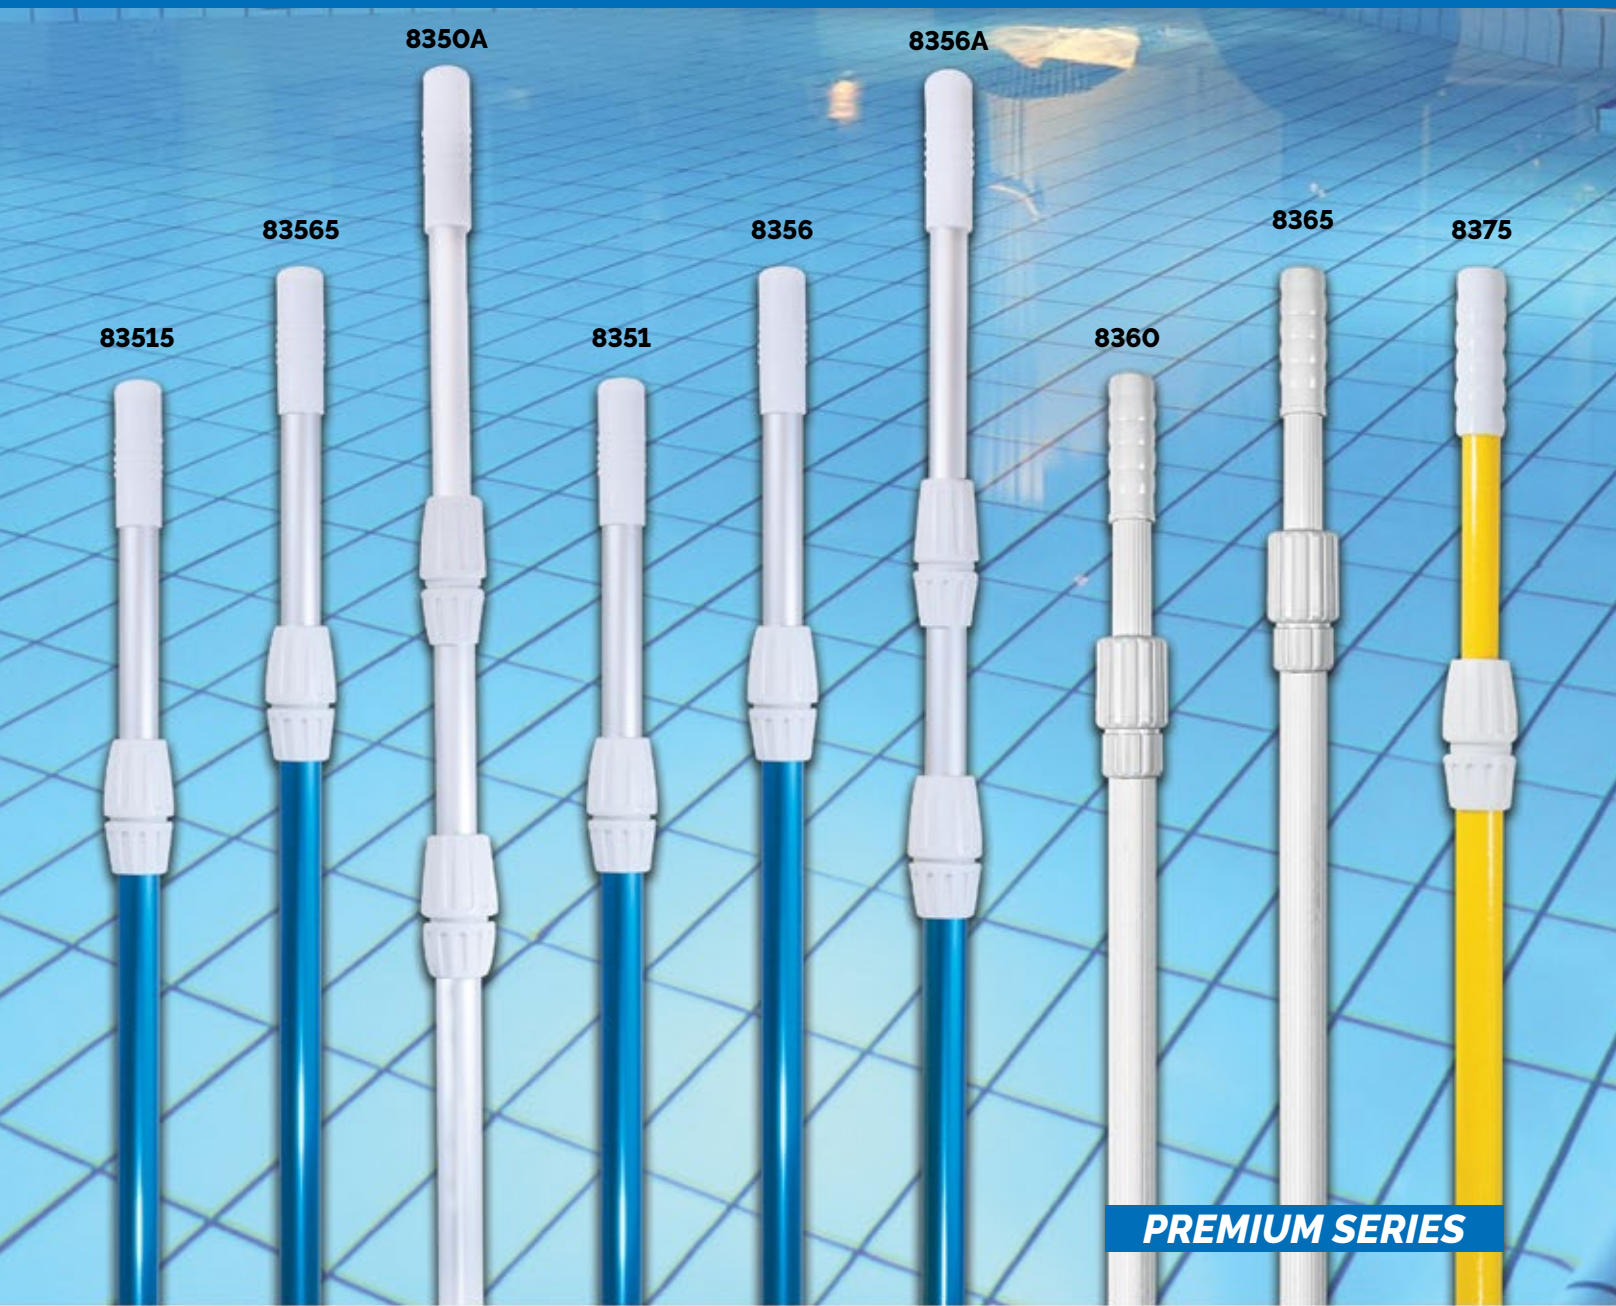

- **83515**
  Vac/Accessory Value Telepole
  6' to 11' adjustable length. Blue finish.
  External locking cam. Case Qty: 12
- **8351**
  Vac/Accessory Step-Up Telepole
  6' to 12' adjustable length. Blue finish.
  External locking cam. Case Qty: 12
- **8360**
  Vac/Accessory Premium Telepole
  6' to 12' adjustable length.
  White fluted heavy duty external
  locking cam. Case Qty: 12
- **83565**
  Vac/Accessory Value Telepole
  8' to 15' adjustable length. Blue finish.
  External locking cam. Case Qty: 12
- **8356**
  Vac/Accessory Step-Up Telepole
  8' to 16' adjustable length. Blue finish.
  External locking cam. Case Qty: 12
- **8365**
  Vac/Accessory Premium Telepole
  8' to 16' adjustable length. White fluted
  heavy duty external locking cam.
  Case Qty: 12
- **8350A**
  Vac/Accessory Value Telepole
  4' to 12' adjustable length. Mill finish 3-piece
  dual extending locking cams. Case Qty: 12
- **8356A**
  Vac/Accessory Step-Up Telepole
  5' to 15' adjustable length. Blue finish. 3 piece,
  dual external locking cams. Case Qty: 12
- **8375**
  **Vac/Accessory Commercial
  Fiberglass Telepole**
  8' to 16' adjustable length. Durable
  fiberglass construction with external
  locking cams. Case Qty: 6

PREMIUM SERIES