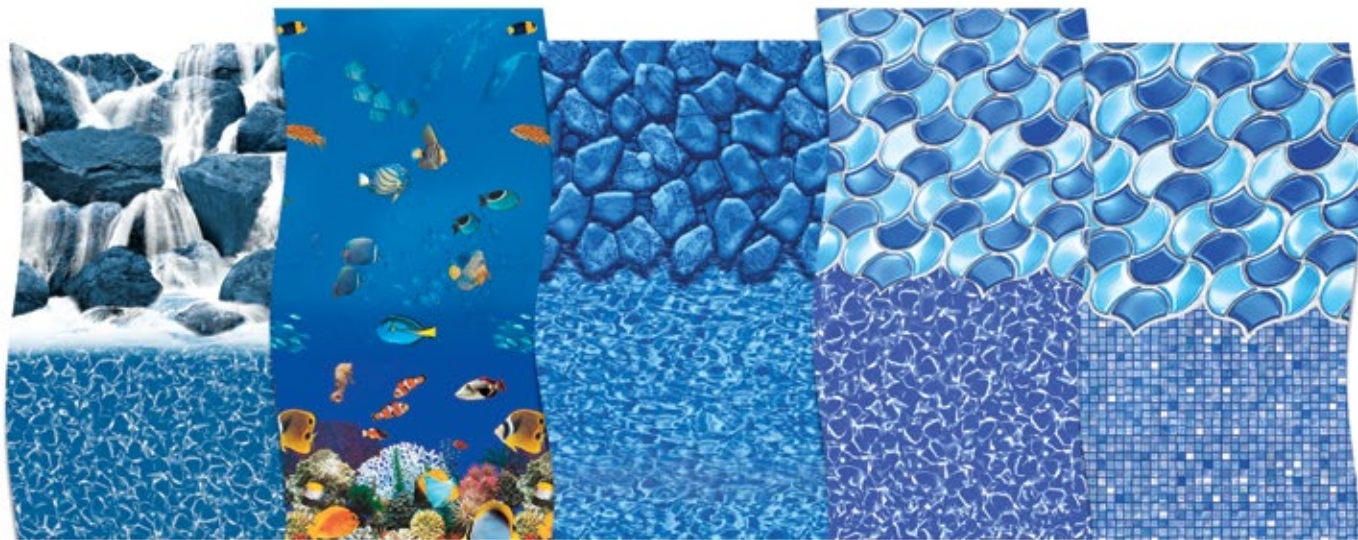

Overlap, Beaded, or UniBead® Waterfall Tile   Overlap, Beaded, or UniBead® Caribbean Tile   Overlap, Beaded, or UniBead® Boulder Swirl   Overlap, Beaded, or UniBead® Rolling Wave   Overlap, Beaded, or UniBead® Rolling Cubes