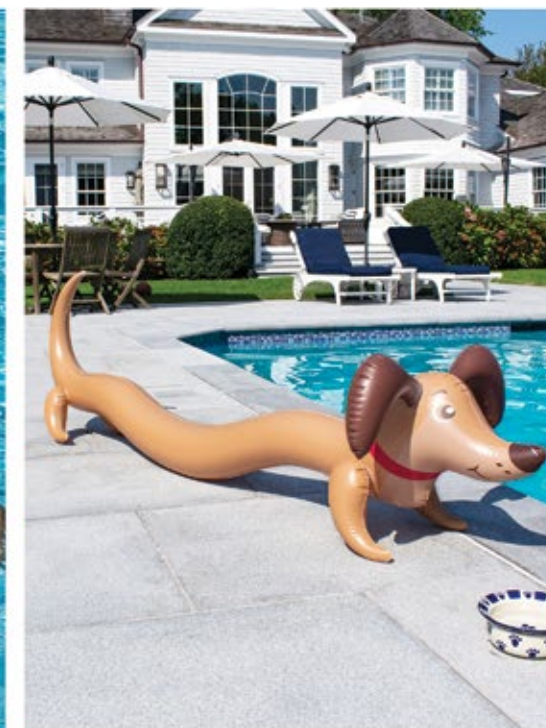

**90011**  
**Narwhal Beach Ball**  
Adorable 3D narwhal beach ball with horn, tail & fins. Case Qty: 12

**90012**  
**Chick Beach Ball**  
Cute & fun 3D chick beach ball with beak and wings. Case Qty: 12

**90013**  
**Unicorn Beach Ball**  
This magical beach ball includes a 3D rainbow tail & metallic gold horn for added sparkle. Case Qty: 12

**9008**  
**72" Doodles™**  
Great fun for all ages! Six pack of 3 straight and 3 curly doodles! Case Qty: 12  
**Asstd. Colors:** 