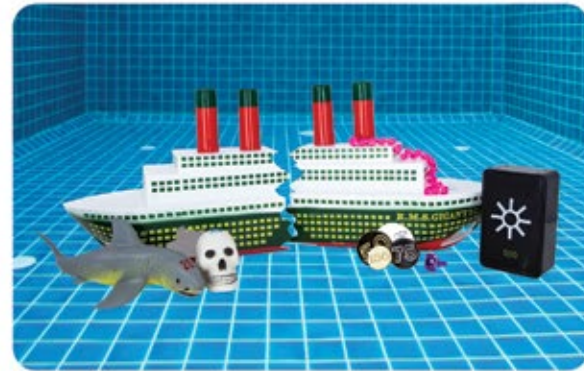

9135

**Dive Rings**

Classic dive & retrieval game. Sand filled, weighted rings stand upright on pool floor. Case Qty: 12

91140

**Fish Catch Game**

Includes 1 net with handle & 6 colorful fish. Case Qty: 12