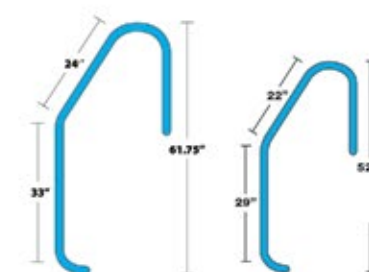

87910
Inground Stainless Steel Handrail
Stainless steel handrail for inground vinyl pool. Dimensions on the right diagram. Case Qty: 1