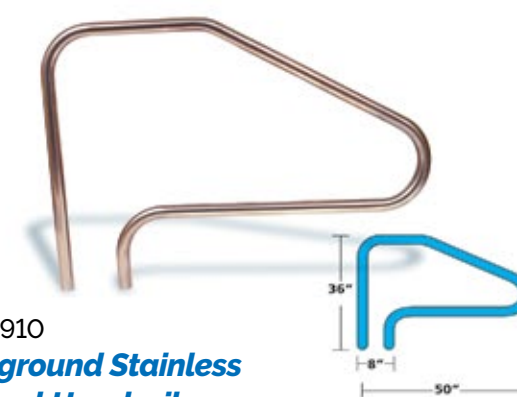

87910
Inground Stainless Steel Handrail
Stainless steel handrail for inground vinyl pool. Dimensions on the right diagram. Case Qty: 1

87901
Molded Ladder Step
Replacement heavy duty molded ladder step. Case Qty: 24

87906
Stainless Steel Ladder Step
Best quality replacement stainless steel ladder step. Case Qty: 24 (Fits most AG/IG ladders)

8700 ABS Molded Ladder Flange
Sturdy molded ABS. Case Qty: 24

8702 Aluminum Ladder Flange
Deluxe cast aluminum. Case Qty: 12

87022 2" Aluminum Ladder Flange
Deluxe cast aluminum with 2" diameter. Case Qty: 12

NEW SIZE

87907
Stainless Steel Ladder Bolts
Includes 6 bolts, nuts & washers. Case Qty: 36

87902
Ladder Bumper
Prevents damage to pool floor & wall. Case Qty: 24

87903 Molded Plastic Escutcheons
87904 Stainless Steel Escutcheons
Ladder mount trim pieces (2-per set). Case Qty: 24 (each)