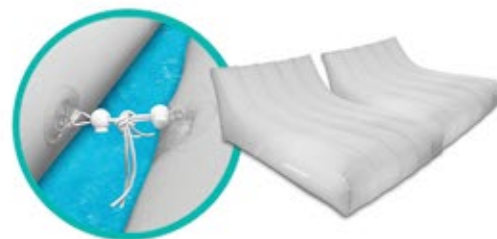

Double chaise float (sold one piece per unit).  
Case Qty: 4

**90575  
Cloud Chaise 360 Oxford Fabric Float**

Island style chaise float with backrest (sold as one piece per unit).  
Case Qty: 4

**Connectable with  
bungee loop system**