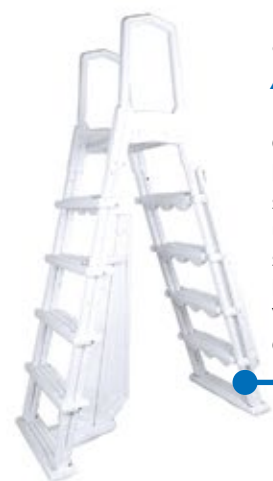

87975
A-Frame In-Pool Ladder With Safety Barrier
Compatible with pools between 48"-54" high. Flip-up external ladder removes step access when the pool is not in use. Safety barrier prevents kids from swimming behind steps. Heavy duty blow-molded construction. Weight Capacity 250lbs. Case Qty: 1