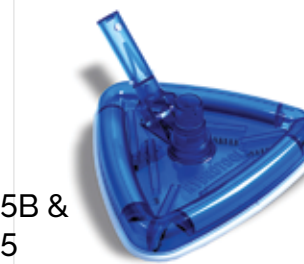

8145B & 8145
Weighted Clear Tri-Vac Head
Fits both 1-1/4" & 1-1/2" hose.
8145B Neck Label Package. Case Qty: 6
8145 Clam Pack Package. Case Qty: 6