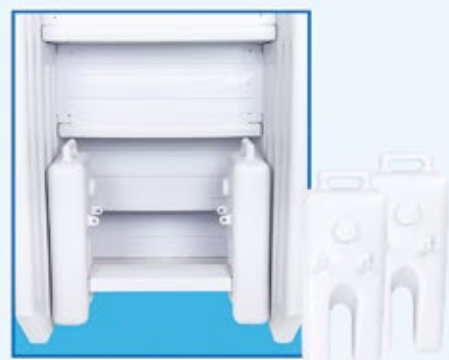

POOL STEP AND LADDER WEIGHTS

87941
Pool Step Weight System (Pair)
Heavy duty blow-molded construction. Fill with sand to create additional stability. Easy Snap-On installation. Fits under steps **87940** & **87945**. Case Qty: 1