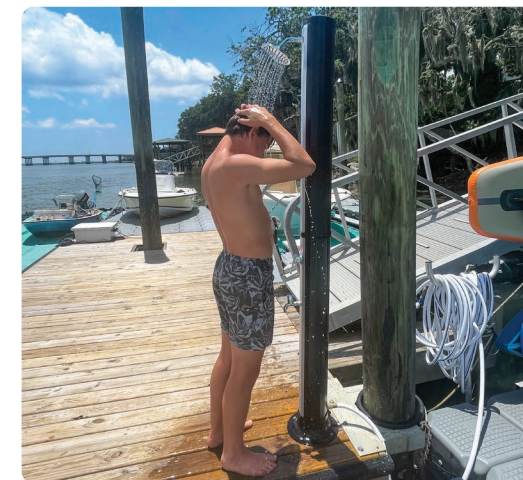

#89030 NIAGARA SOLAR SHOWER

- Connects to standard garden hose
- Energy efficient shower heats up to 10 gallons of water
- Complete with rainfall shower head, foot wash spigot, and temperature control handle
- Simple 2 section construction allows for efficient storage and easy installation
- Includes Teflon tape, bolt mounting system, and hose connector piece

Case Qty: 1