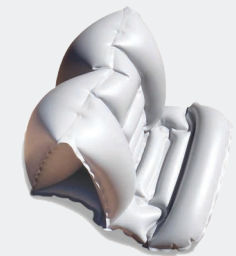

#29901 INFLATABLE KAYAK SEAT

- Replacement kayak seat for item #29900 Rogue
- Fits most kayaks & canoes

Case Qty: 6