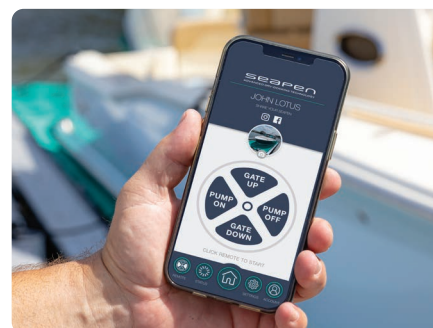

## #20088

- Low pressure up to 9 PSI

Case Qty: 6

**Solstice**<sup>®</sup>  
DOCKING SOLUTIONS

RETHINK YOUR LIFE  
AT THE DOCK

**Complete Suite of Docking Solutions**

The revolutionary SeaPen and ultra-versatile FloatBricks for everything under the sun. Specially customized and designed for you.

Learn more at [solsticedockingsolutions.com](https://solsticedockingsolutions.com)

**SeaPen Just Got Smarter.**

Dock & launch your boat anywhere, anytime.  
Right from your phone.

Scan to Learn More

Solstice