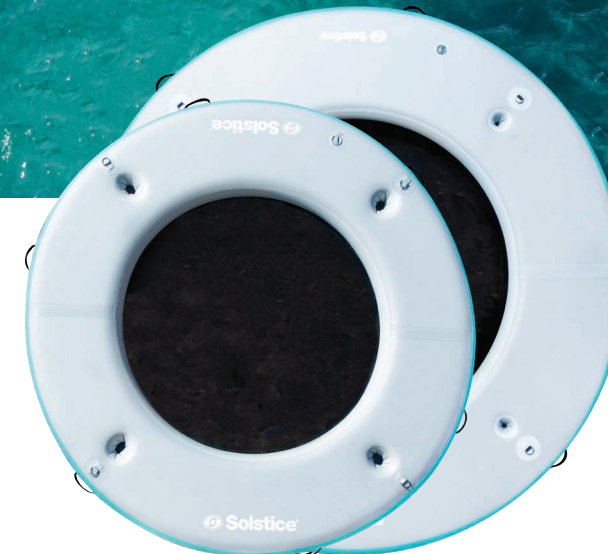

**NEW FOR 2024**

**#38150**  
**8'6" x 8'6" x 8" HEX MESH DOCK**

- Capacity: 4-6 persons
- 20" circular dock surround with mesh center
- 60" removable mesh hangout area
- Thick 8" core for buoyancy & stability
- 4 super-strong, reinforced grab handles
- 4 stainless steel D-rings
- 1 high-pressure HR valve for quick inflate/deflate

Case Qty: 1

**#38180**  
**10' x 8' x 8" REC MESH DOCK**

- Capacity: 6-8 persons
- 5' x 4' removable mesh hangout area
- Thick 8" core for buoyancy & stability
- 8 super-strong, reinforced grab handles
- 4 stainless steel D-rings
- 1 high-pressure HR valve for quick inflate/deflate

**INSET DOCK**

- Removable 5' x 4' inset dock equipped with 4 D-ring tie-downs, pull handle, & 1 HR valve
- Inset dock can be removed to utilize mesh hangout area & used as a separate dock

Case Qty: 1

**#38100**  
**10' x 10' x 8" CIRCULAR MESH DOCK**