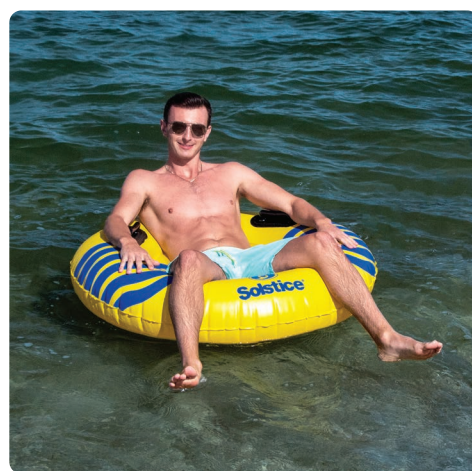

## #17075ST - 55" x 44" RIVERROUGH COOLER RAFT

- 4 cup holders
- 4 handles
- 2 rope tie points
- Fits marine 72 QT cooler

Case Qty: 3

NEW FOR 2024